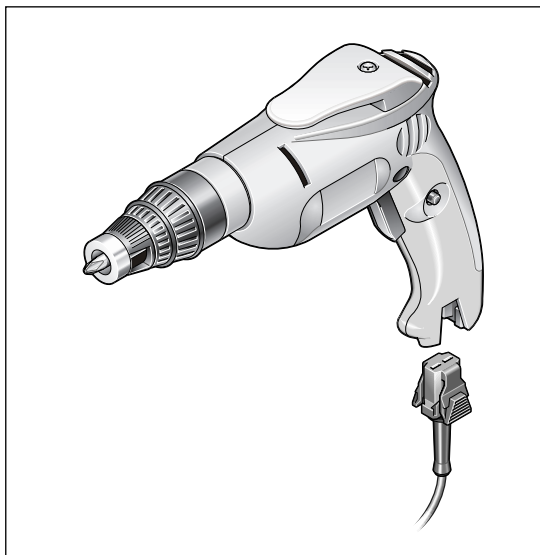

master

S 50 TB

Bedienungsanleitung
Operating Instructions
Istruzioni d'uso
Notice d'utilisation
Instrucciones para el manejo
Instruções de utilização
Gebruiksaanwijzing
Betjeningsvejledning
Bruksanvisning
Käyttöohje
Bruksanvisning
Οδηγίες χειρισμού
Kullanım kılavuzu
Instrukcja obsługi
Kezelési Utasítás
Návod k obsluze
Návod na obsluhu
Instrucțiuni de utilizare
Navodila za uporabo
Ръководство на потребителя
Kasutusjuhend
Vartojimo informacija
Eksploatacījas instrukcija
Руководство по эксплуатации